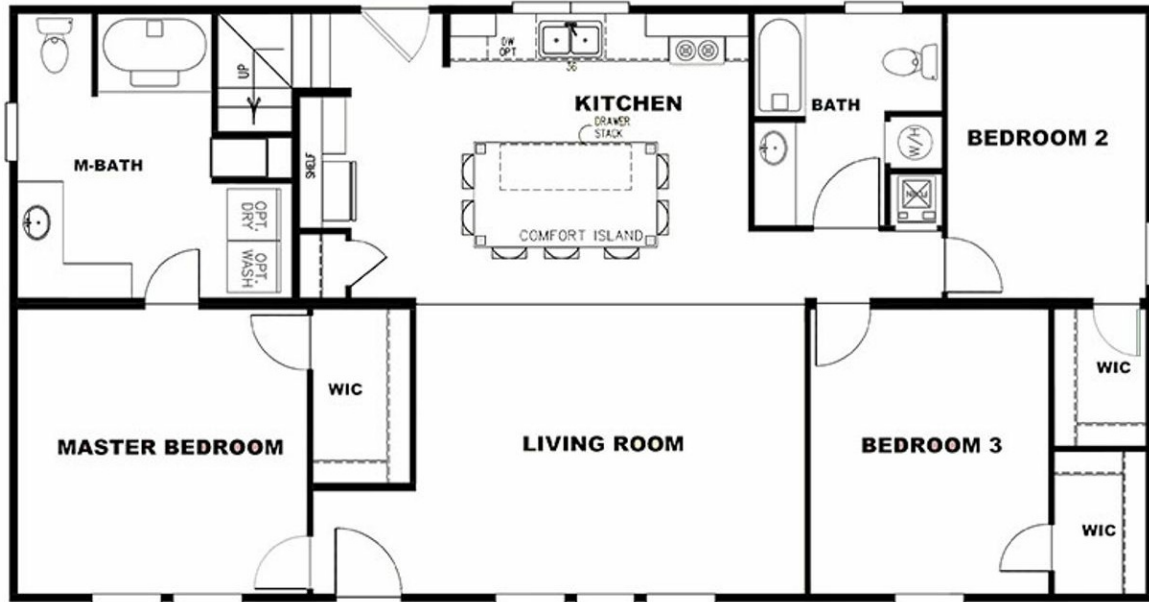

## The Dream Maker Model number: 58DMS28503AM17

3 beds • 2 baths • 1400 sq.ft. • 28' width • 50' depth

Our home building facilities invest in continuous product and process improvements. Plans, dimensions, features, materials, specifications and availability are subject to change without notice or obligation. Renderings and floor plans are representative likenesses of our homes and may differ from the actual homes. We invite you to tour a Home Center near you and inspect the highest value in quality housing available or call (336) 228-6213 to speak with a Home Consultant. Copyright 2017, CMH. All rights reserved.