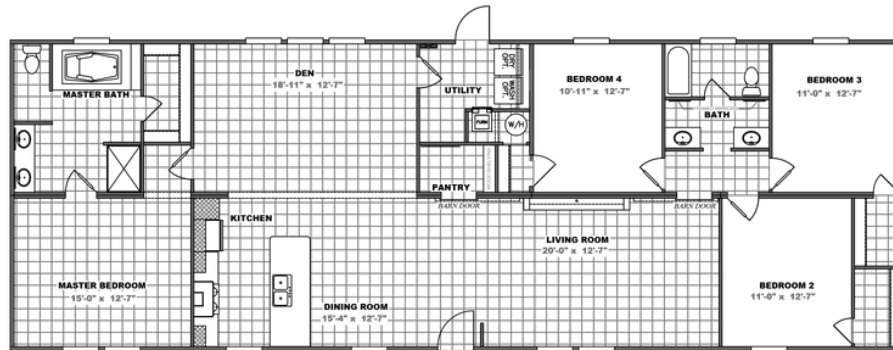

THE NEW BREEZE II

THE NEW BREEZE II Model number: 29SSP28764AH19

4 beds • 2 baths • 2128 sq.ft. • 28' width • 76' depth

Our home building facilities invest in continuous product and process improvements. Plans, dimensions, features, materials, specifications and availability are subject to change without notice or obligation. Renderings and floor plans are representative likenesses of our homes and may differ from the actual homes. We invite you to tour a Home Center near you and inspect the highest value in quality housing available or call (336) 228-6213 to speak with a Home Consultant. Copyright 2017, CMH. All rights reserved.